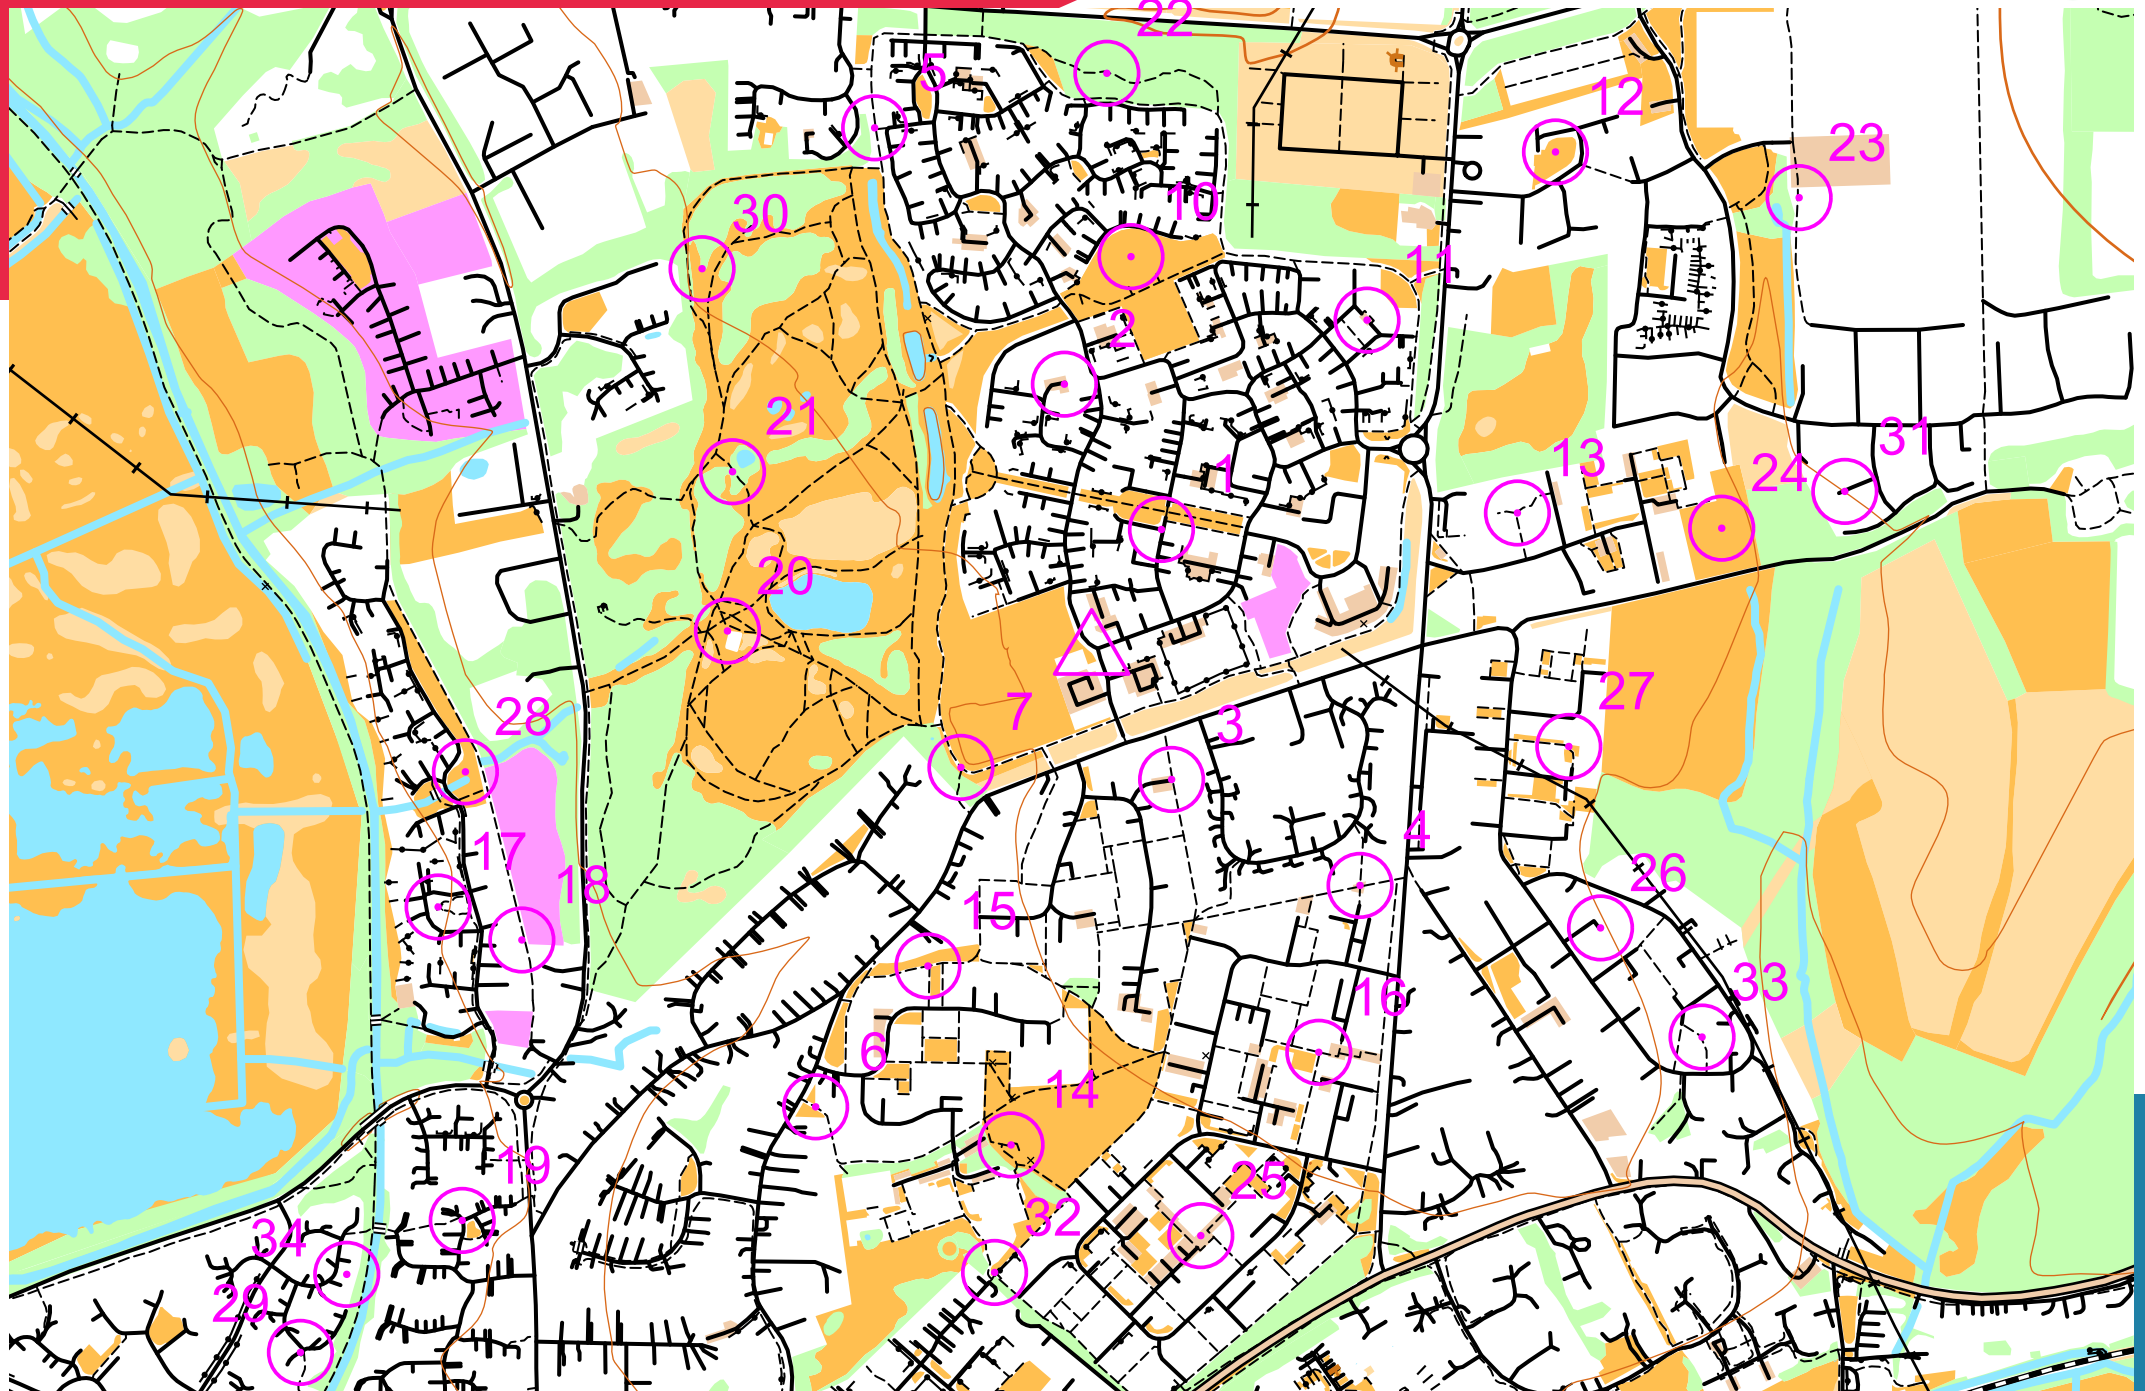

OPENORIENTEERINGMAP

scale 1:7500, contours 10m
10m
200m

Map data (c) OpenStreetMap, available under the Open Database Licence.
Contains OS data (c) Crown copyright & database right OS 2013-2017.
OOM created by Oliver O'Brien. Make your own: <http://oomap.co.uk/>

OOM v3 developed with a grant from the Orienteering Foundation
Map ID: 626909e76e4f8