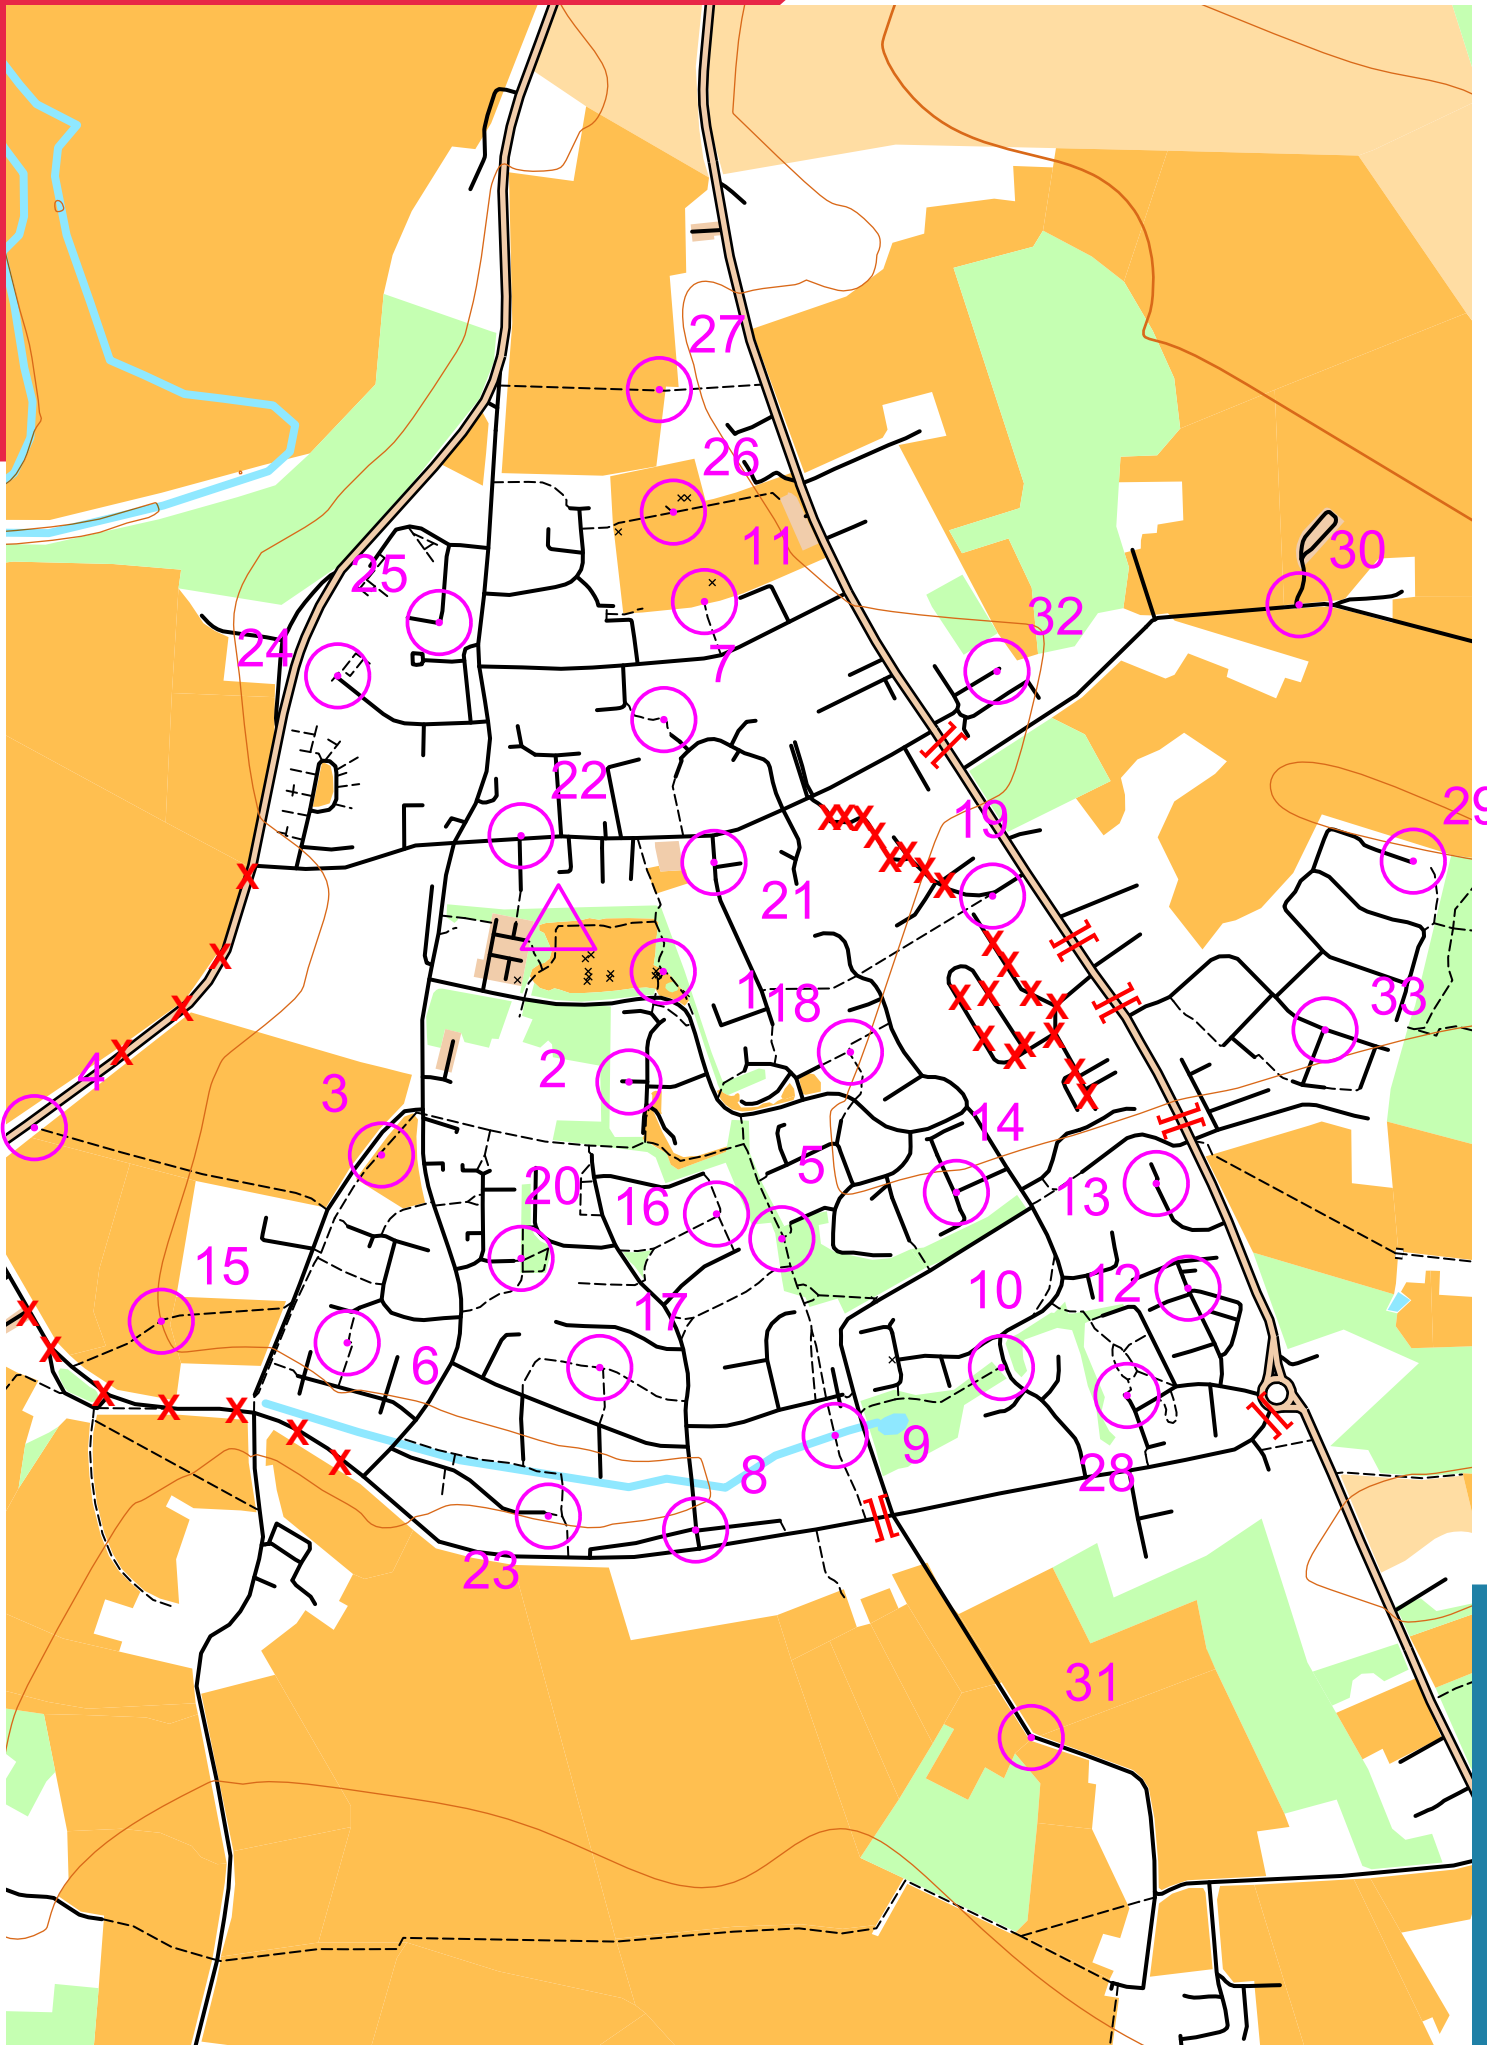

OPENORIENTEERINGMAP

scale 1:7500, contours 10m
200m

Map data (c) OpenStreetMap, available under the Open Database Licence.
Contains OS data (c) Crown copyright & database right OS 2013-2017.
OOM created by Oliver O'Brien. Make your own: <http://oomap.co.uk/>