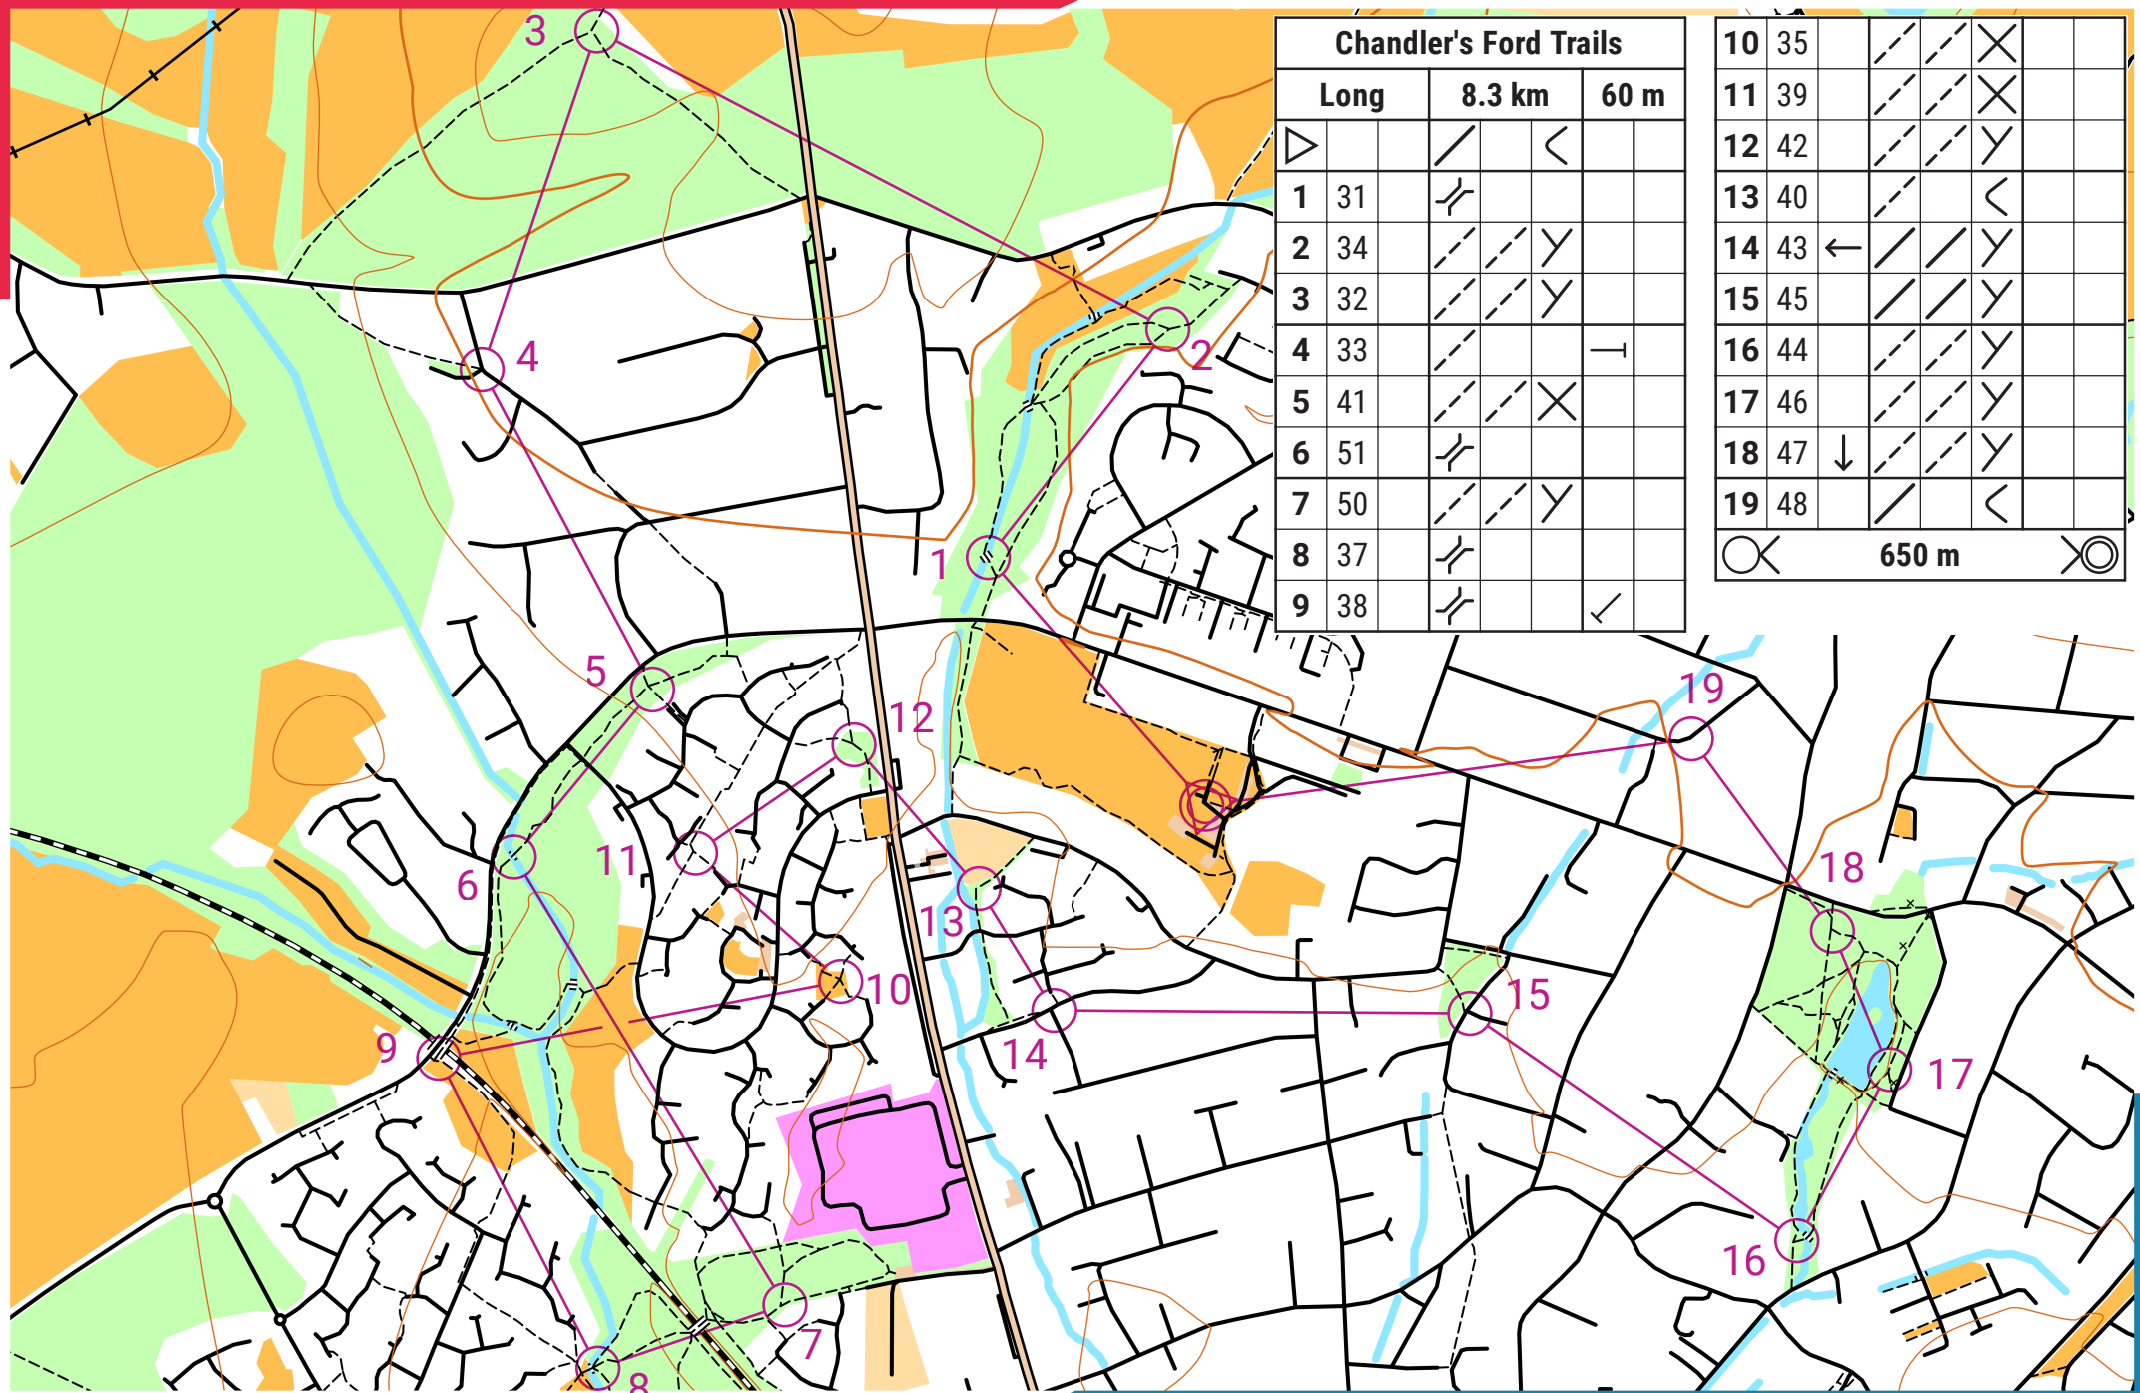

# CHANDLER'S FORD TRAILS

scale 1:10000, contours 10m  
500m

Chandler's Ford Trails		
Long	8.3 km	60 m
▷	/	<
1 31	↗	
2 34	↘	↘
3 32	↘	↘
4 33		—
5 41	↘	×
6 51	↗	
7 50	↘	↘
8 37	↗	
9 38	↗	✓

10 35		↘	×	
11 39		↘	×	
12 42		↘	↘	
13 40			<	
14 43	←	↗	↘	
15 45		↗	↘	
16 44		↘	↘	
17 46		↘	↘	
18 47	↓	↘	↘	
19 48		↗	<	

650 m

Map data (c) OpenStreetMap, available under the Open Database Licence.  
Contains OS data (c) Crown copyright & database right OS 2013-2017.  
OOM created by Oliver O'Brien. Make your own: <http://oomap.co.uk/>