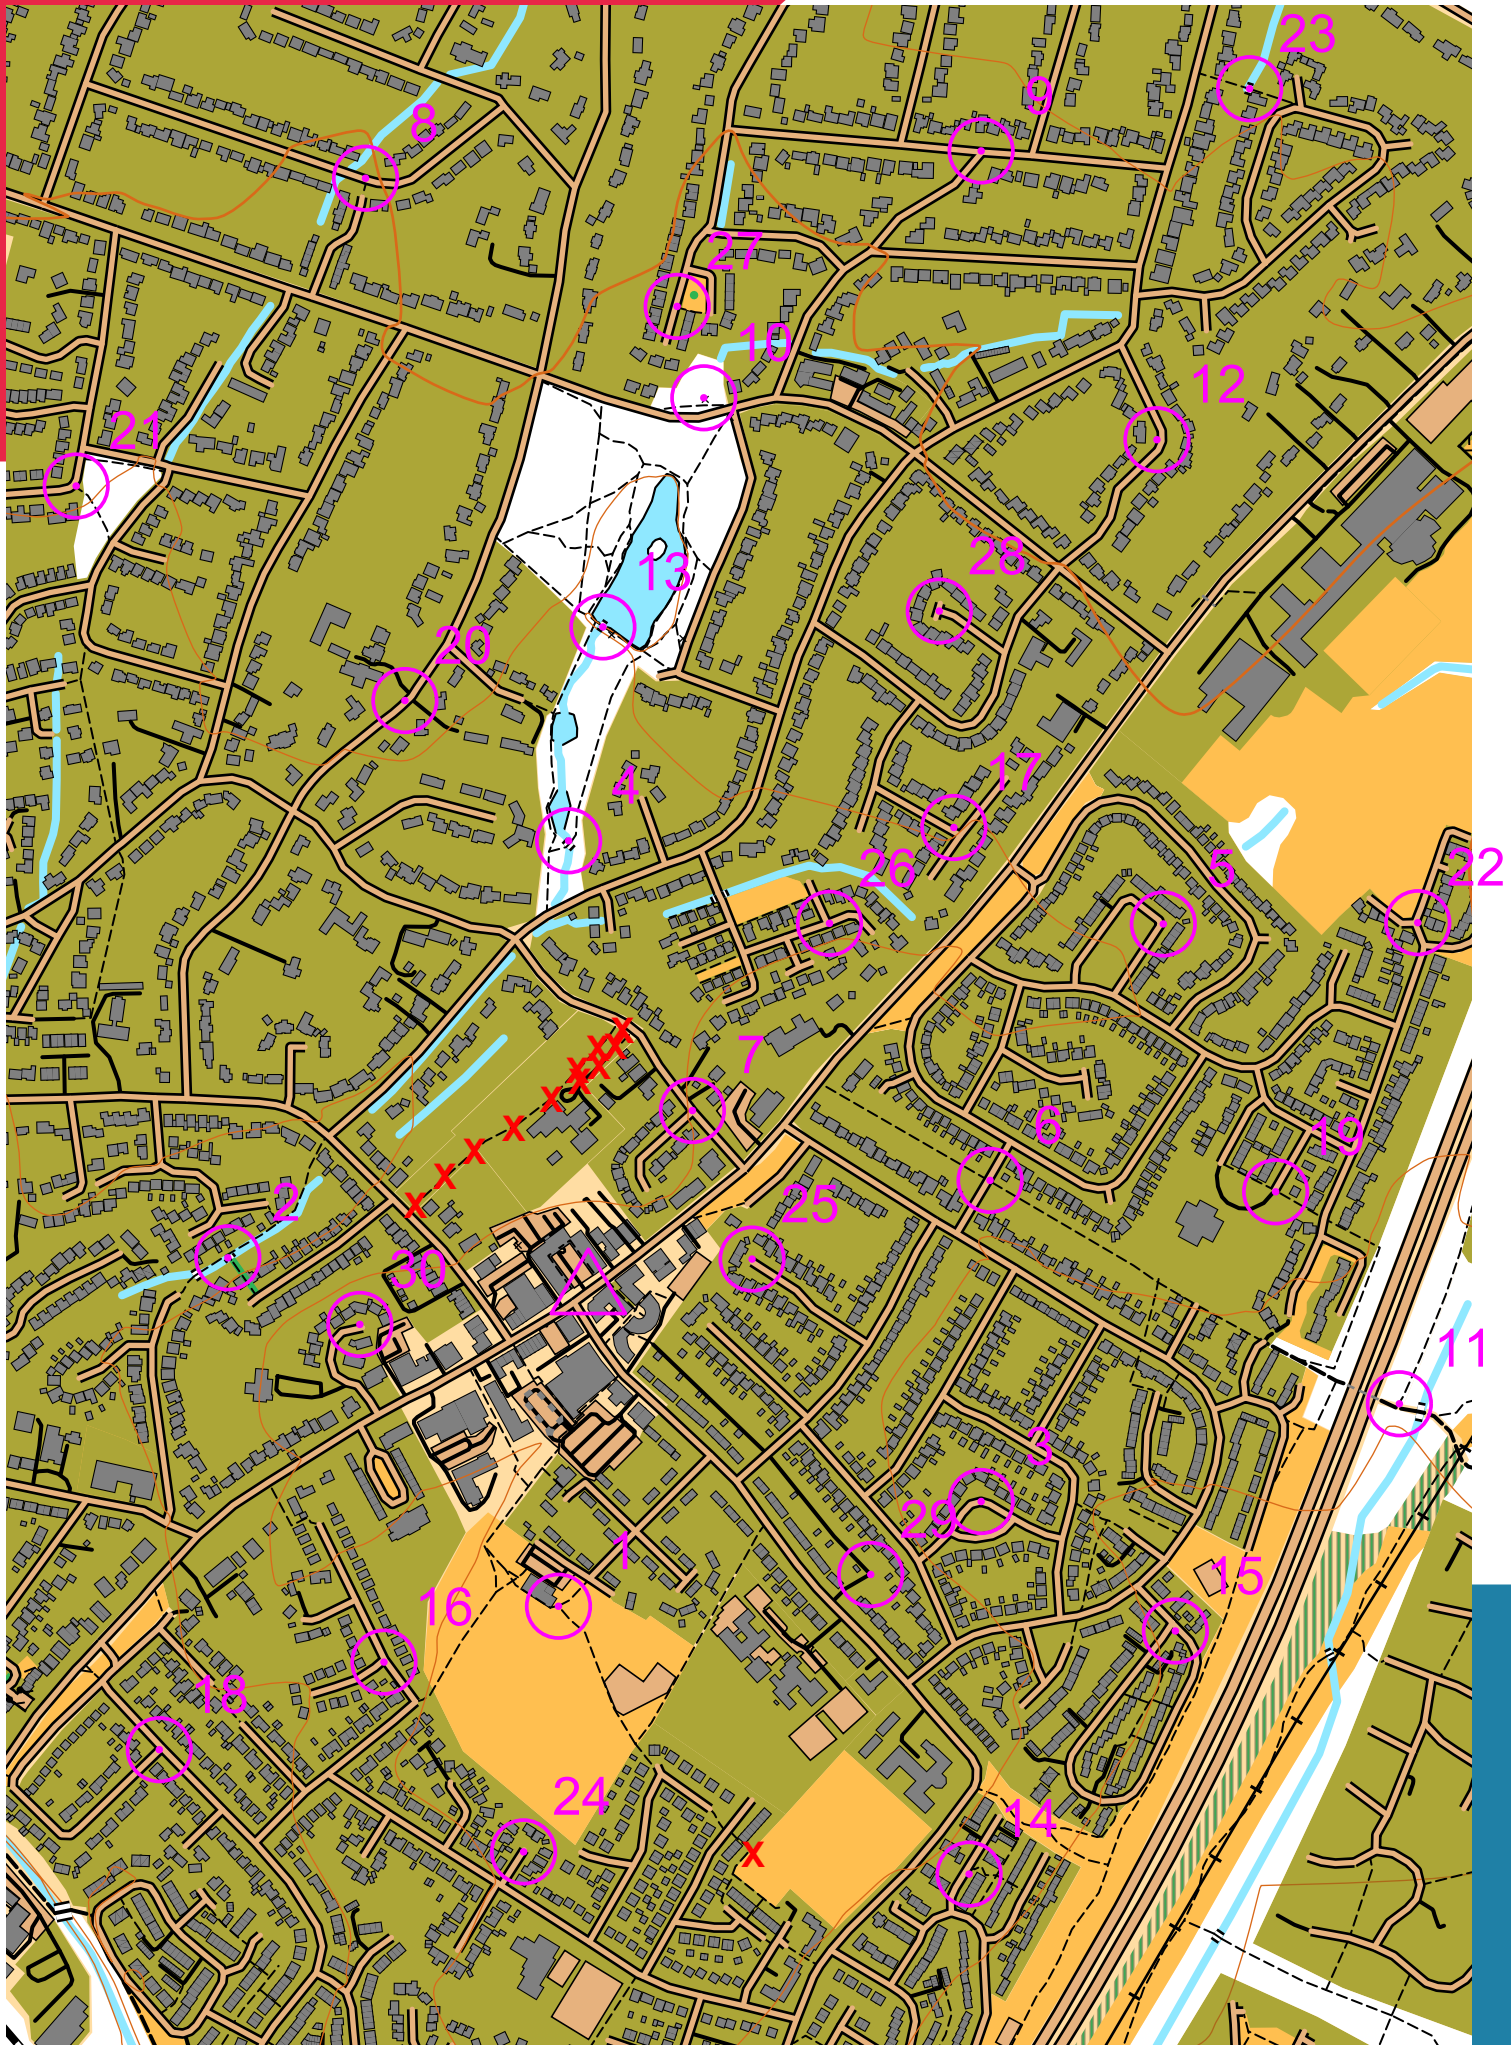

FRYERN MAP RUN 2022

scale 1:7500, contours 10m
200m

Map data (c) OpenStreetMap, available under the Open Database Licence.
Contains OS data (c) Crown copyright & database right OS 2013-2017.
OOM created by Oliver O'Brien. Make your own: <http://oomap.co.uk/>