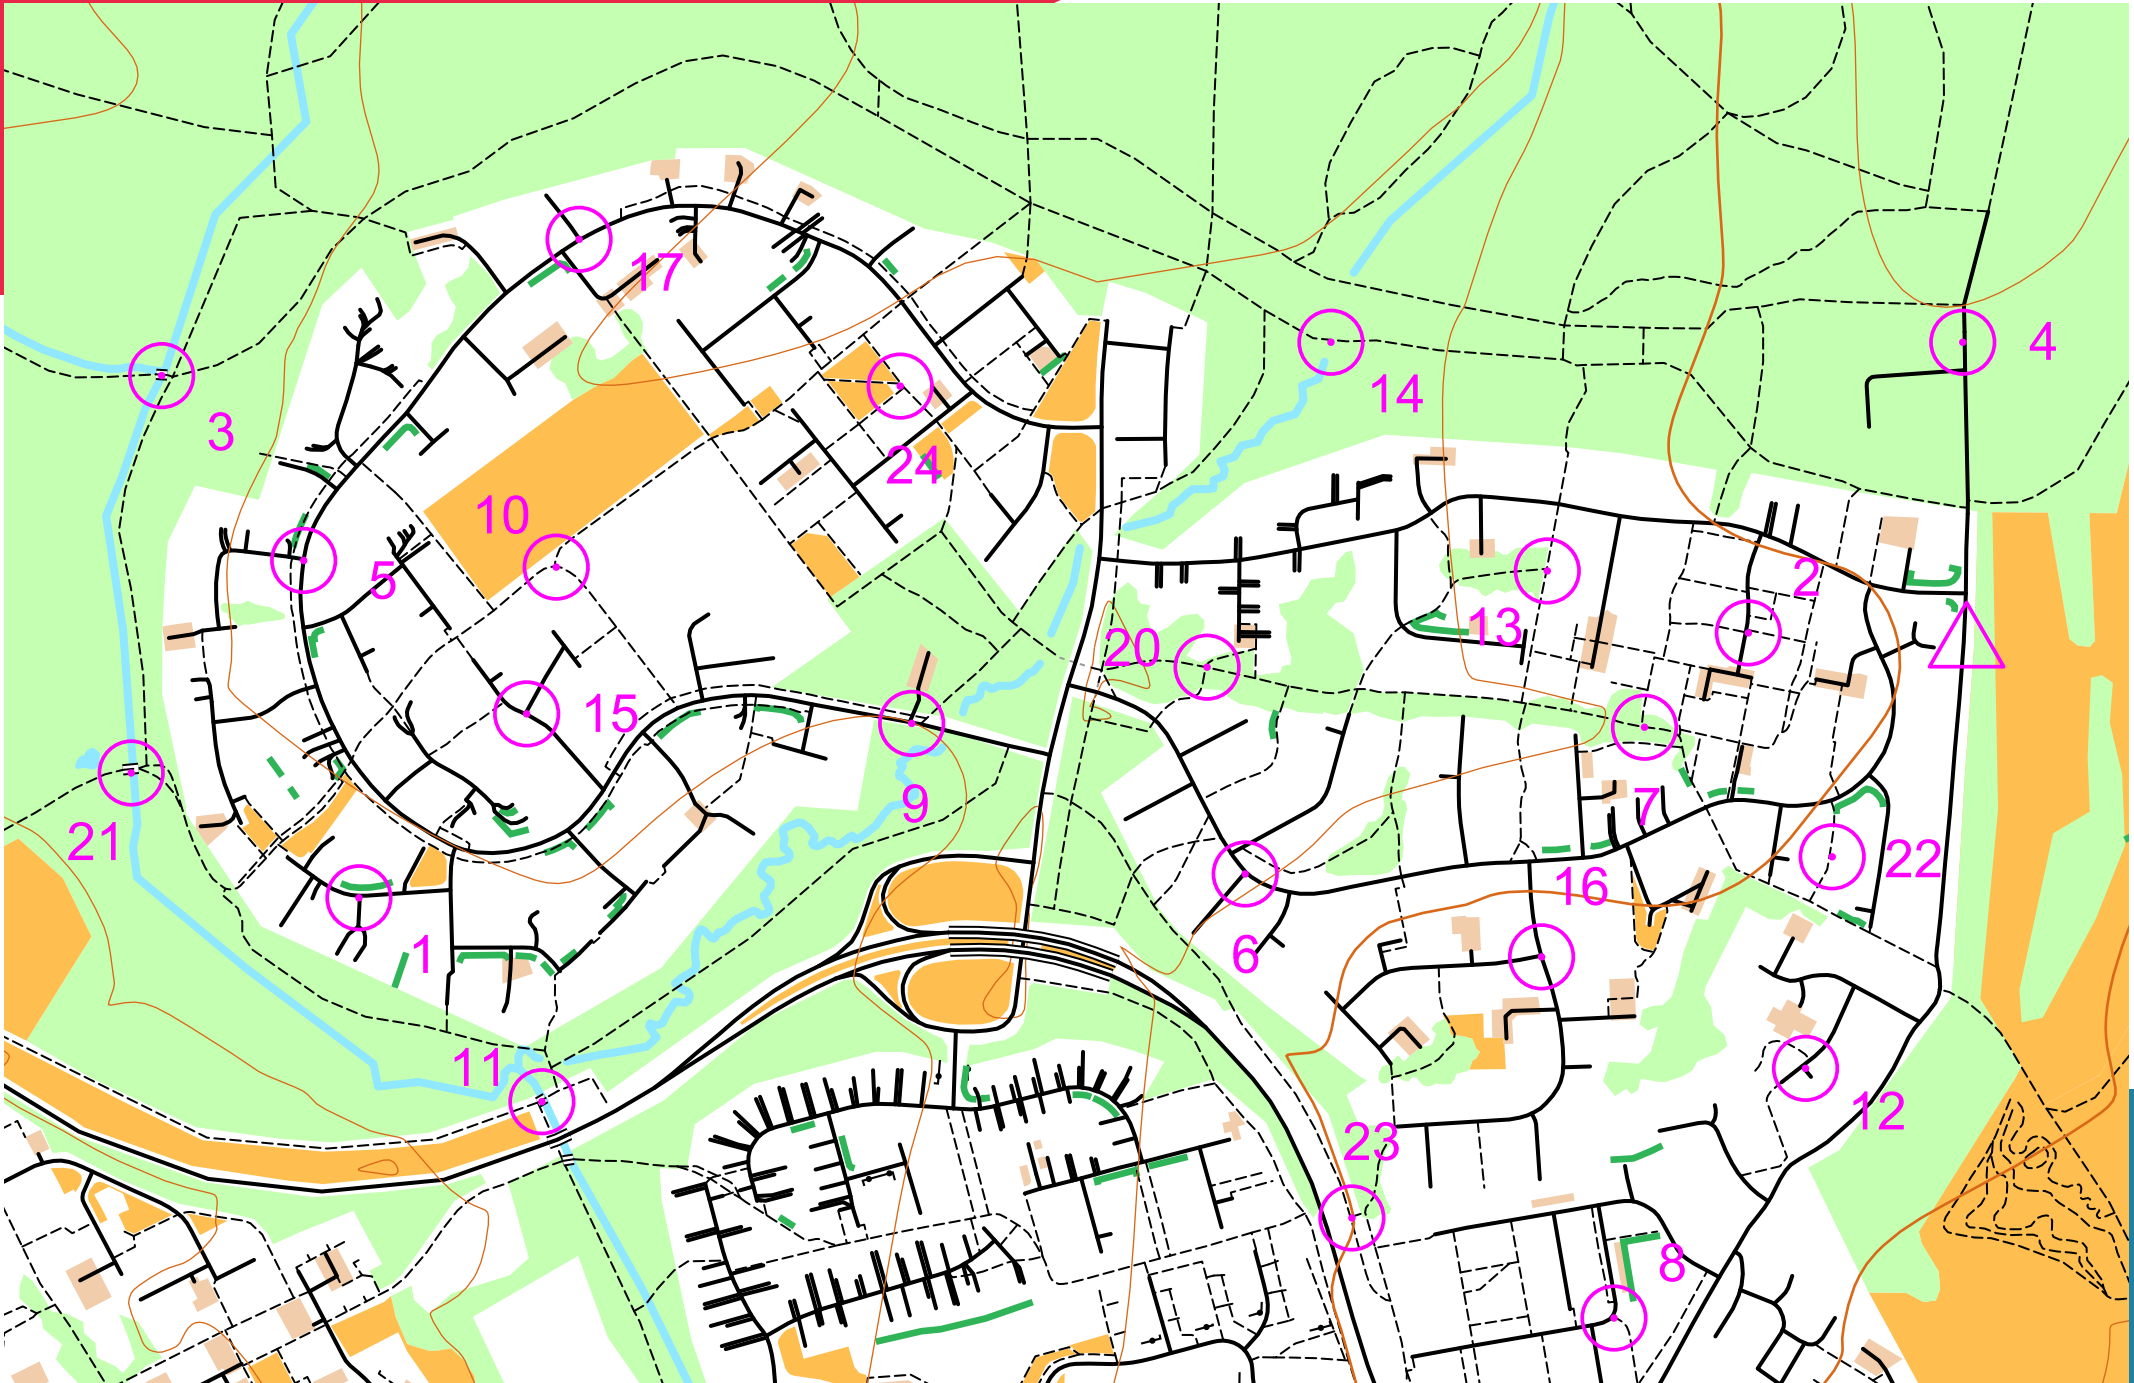

LEAGUE 3 LORDSWOOD

scale 1:5000, contours 10m
10m
200m

Map data (c) OpenStreetMap, available under the Open Database Licence.
Contains OS data (c) Crown copyright & database right OS 2013-2017.
OOM created by Oliver O'Brien. Make your own: <http://oomap.co.uk/>